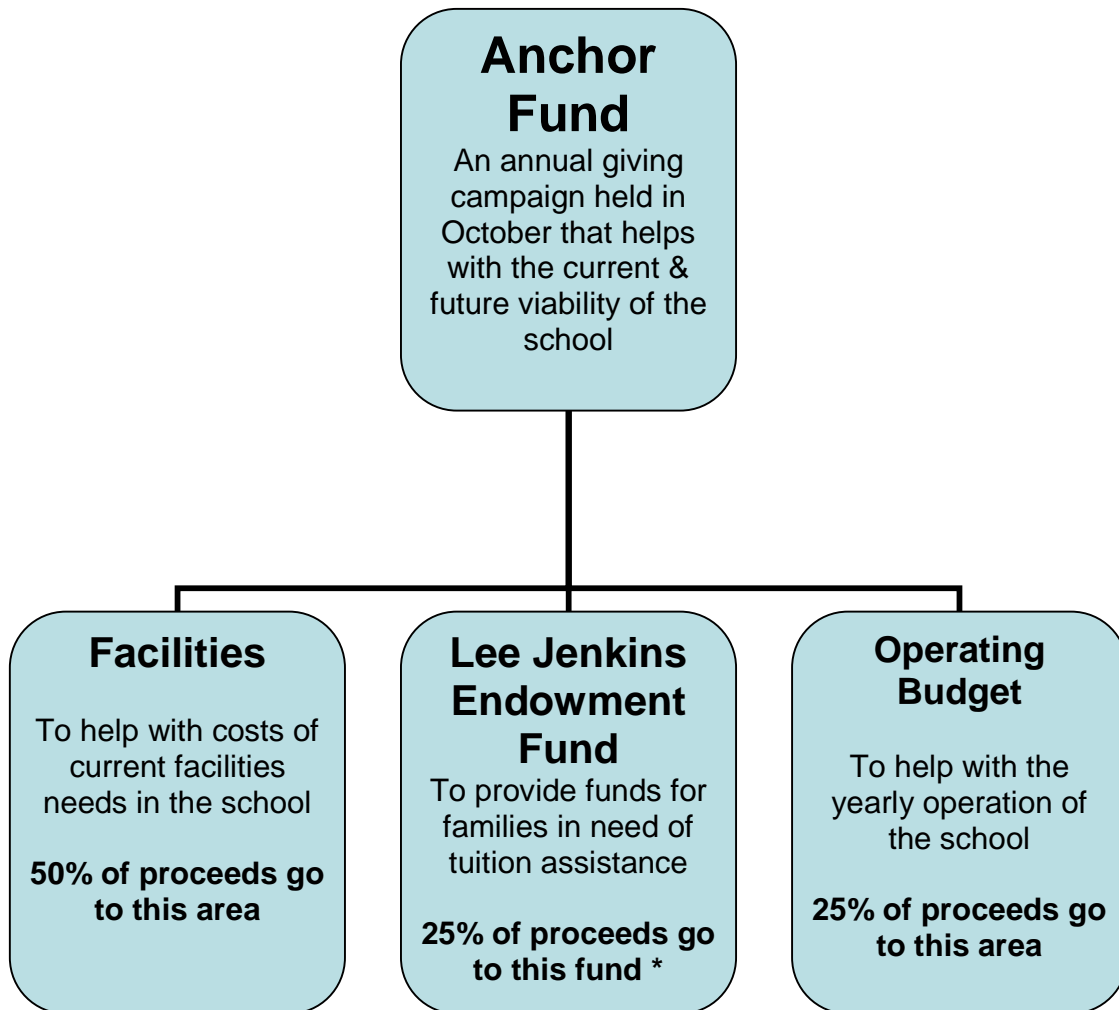

St. Philomena School's Development Plan

* The donor has the option that 100% of their Anchor Fund donations go directly to the Lee Jenkins Endowment Fund