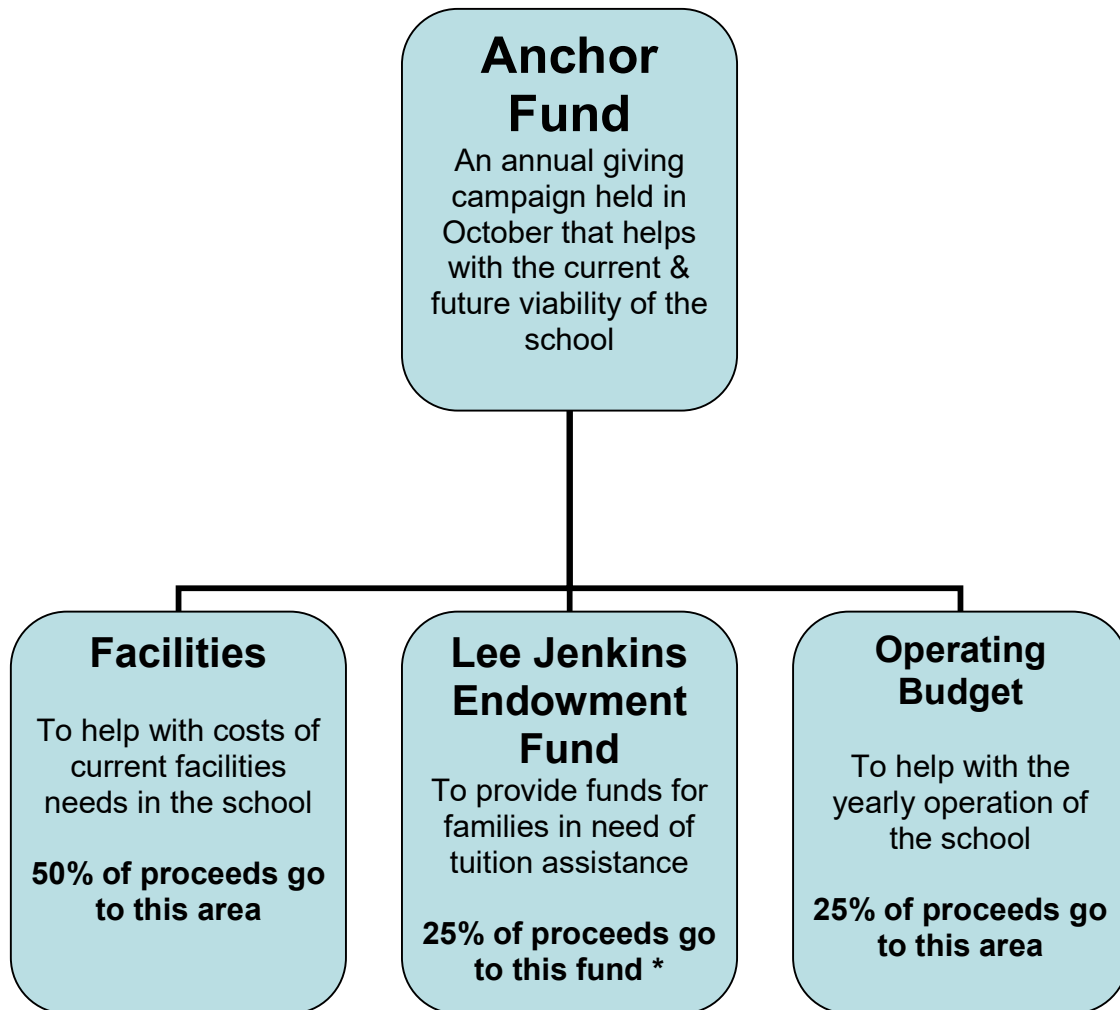

St. Philomena School's Development Plan

* The donor has the option that 100% of their Anchor Fund donations go directly to the Lee Jenkins Endowment Fund